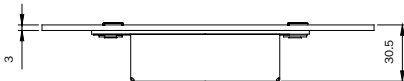

Contropiastre chiuse regolabili per serrature MULTIBLINDO Adjustable striking plate for MULTIBLINDO locks

ISEO Serrature

Codice Code

Articolo Article Status Min. ord.

Contropiastre per deviatori alto-basso 24x3x180 mm
Da abbinare alle contropiastre 033160 - 033161

Striking plate 24x3x180 mm

Suitable for striking plate 033160 - 033161

Scala 1:1

Acciaio INOX
Stainless steel

ALL.CO All.Co 5 Porta / All.Co 5 TT Porta
Export 50/50 TT Porta / Sicurblin 65
ALU-K Alublindo / N 45 Porta / N 53 Porta / N 55 TT Porta
N 62 TT Porta
ALU-MEC Synthesis 57 Porta / Synthesis 60TT Porta
DOMAL Stopper PG Porta
ESA Blindal 60 Porta 1 Anta / 60 Porta 2 Ante
INDINVEST Alpha 445 Porta 2 Ante
METRA NC 45 International Porta
NC 45 Superthermic Porta / NC 55 International Porta
NC 68 Superthermic Porta / Nuovo NC 50 Porta Superblindo
PASSERINI Ekip Blindo
SCHUCO Royal 78 ST Blindato
Royal S 50 N
Royal S 55 TT
Royal S 65 TT

033 168 C 1 10 10

deviatori a catenaccio latch bolt deviators

deviatori a gancio hook deviators

Scala 1:1

Acciaio INOX
Stainless steel

033 169 C 1 10 10