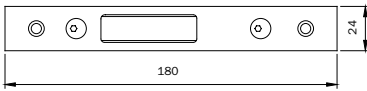

Contropiastre chiuse regolabili per serrature MULTIBLINDO Adjustable striking plate for MULTIBLINDO locks

ISEO Serrature

Codice Code

Articolo Article Status Min. ord.

Contropiastre per deviatori alto-basso 24x3x180 mm
Da abbinare alle contropiastre 033160 - 033161

Striking plate 24x3x180 mm

Suitable for striking plate 033160 - 033161

Scala 1:1

Acciaio INOX
Stainless steel

ALL.CO All.Co 5 Porta / All.Co 5 TT Porta
Export 50/50 TT Porta / Sicurblin 65
ALU-K Alublindo / N 45 Porta / N 53 Porta / N 55 TT Porta
N 62 TT Porta
ALU-MEC Synthesis 57 Porta / Synthesis 60TT Porta
DOMAL Stopper PG Porta
ESA Blindal 60 Porta 1 Anta / 60 Porta 2 Ante
INDINVEST Alpha 445 Porta 2 Ante
METRA NC 45 International Porta
NC 45 Superthermic Porta / NC 55 International Porta
NC 68 Superthermic Porta / Nuovo NC 50 Porta Superblindo
PASSERINI Ekip Blindo
SCHUCO Royal 78 ST Blindato
Royal S 50 N
Royal S 55 TT
Royal S 65 TT

033 168 C 1 10 10

deviatori a catenaccio latch bolt deviators

deviatori a gancio hook deviators

Scala 1:1

Acciaio INOX
Stainless steel

033 169 C 1 10 10