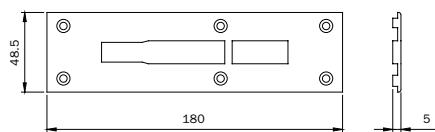

Contropiastre in nylon per serrature da fascia e montante ferro-alluminio
Nylon striking plates for locks for aluminium frames

ISEO Serrature

Codice Code

Per profili:
For profiles:

Articolo
Article

Status

Min. ord.

Per serie: 77*-78*-79*
For series: 77*-78*-79*

versione catenaccio scrocco / rullo elettrica
deadbolt latch / roller electric type

Alcoa Fb 12 Trad./Revamping

038 014 Nylon Nero Black Nylon
D 10 - 10

Scala 1:1

Per serie: 77*-78*-79*
For series: 77*-78*-79*

versione catenaccio scrocco / rullo elettrica
deadbolt latch / roller electric type

038 015 Nylon Nero Black Nylon
B 10 - 10